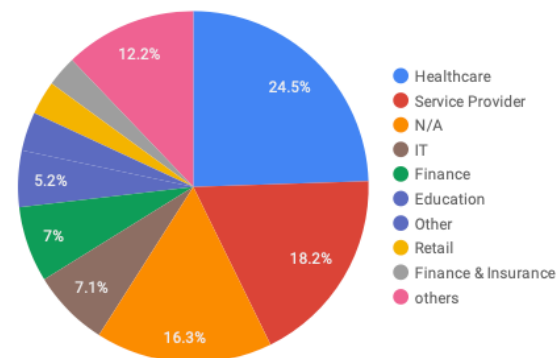

INDUSTRY TYPE